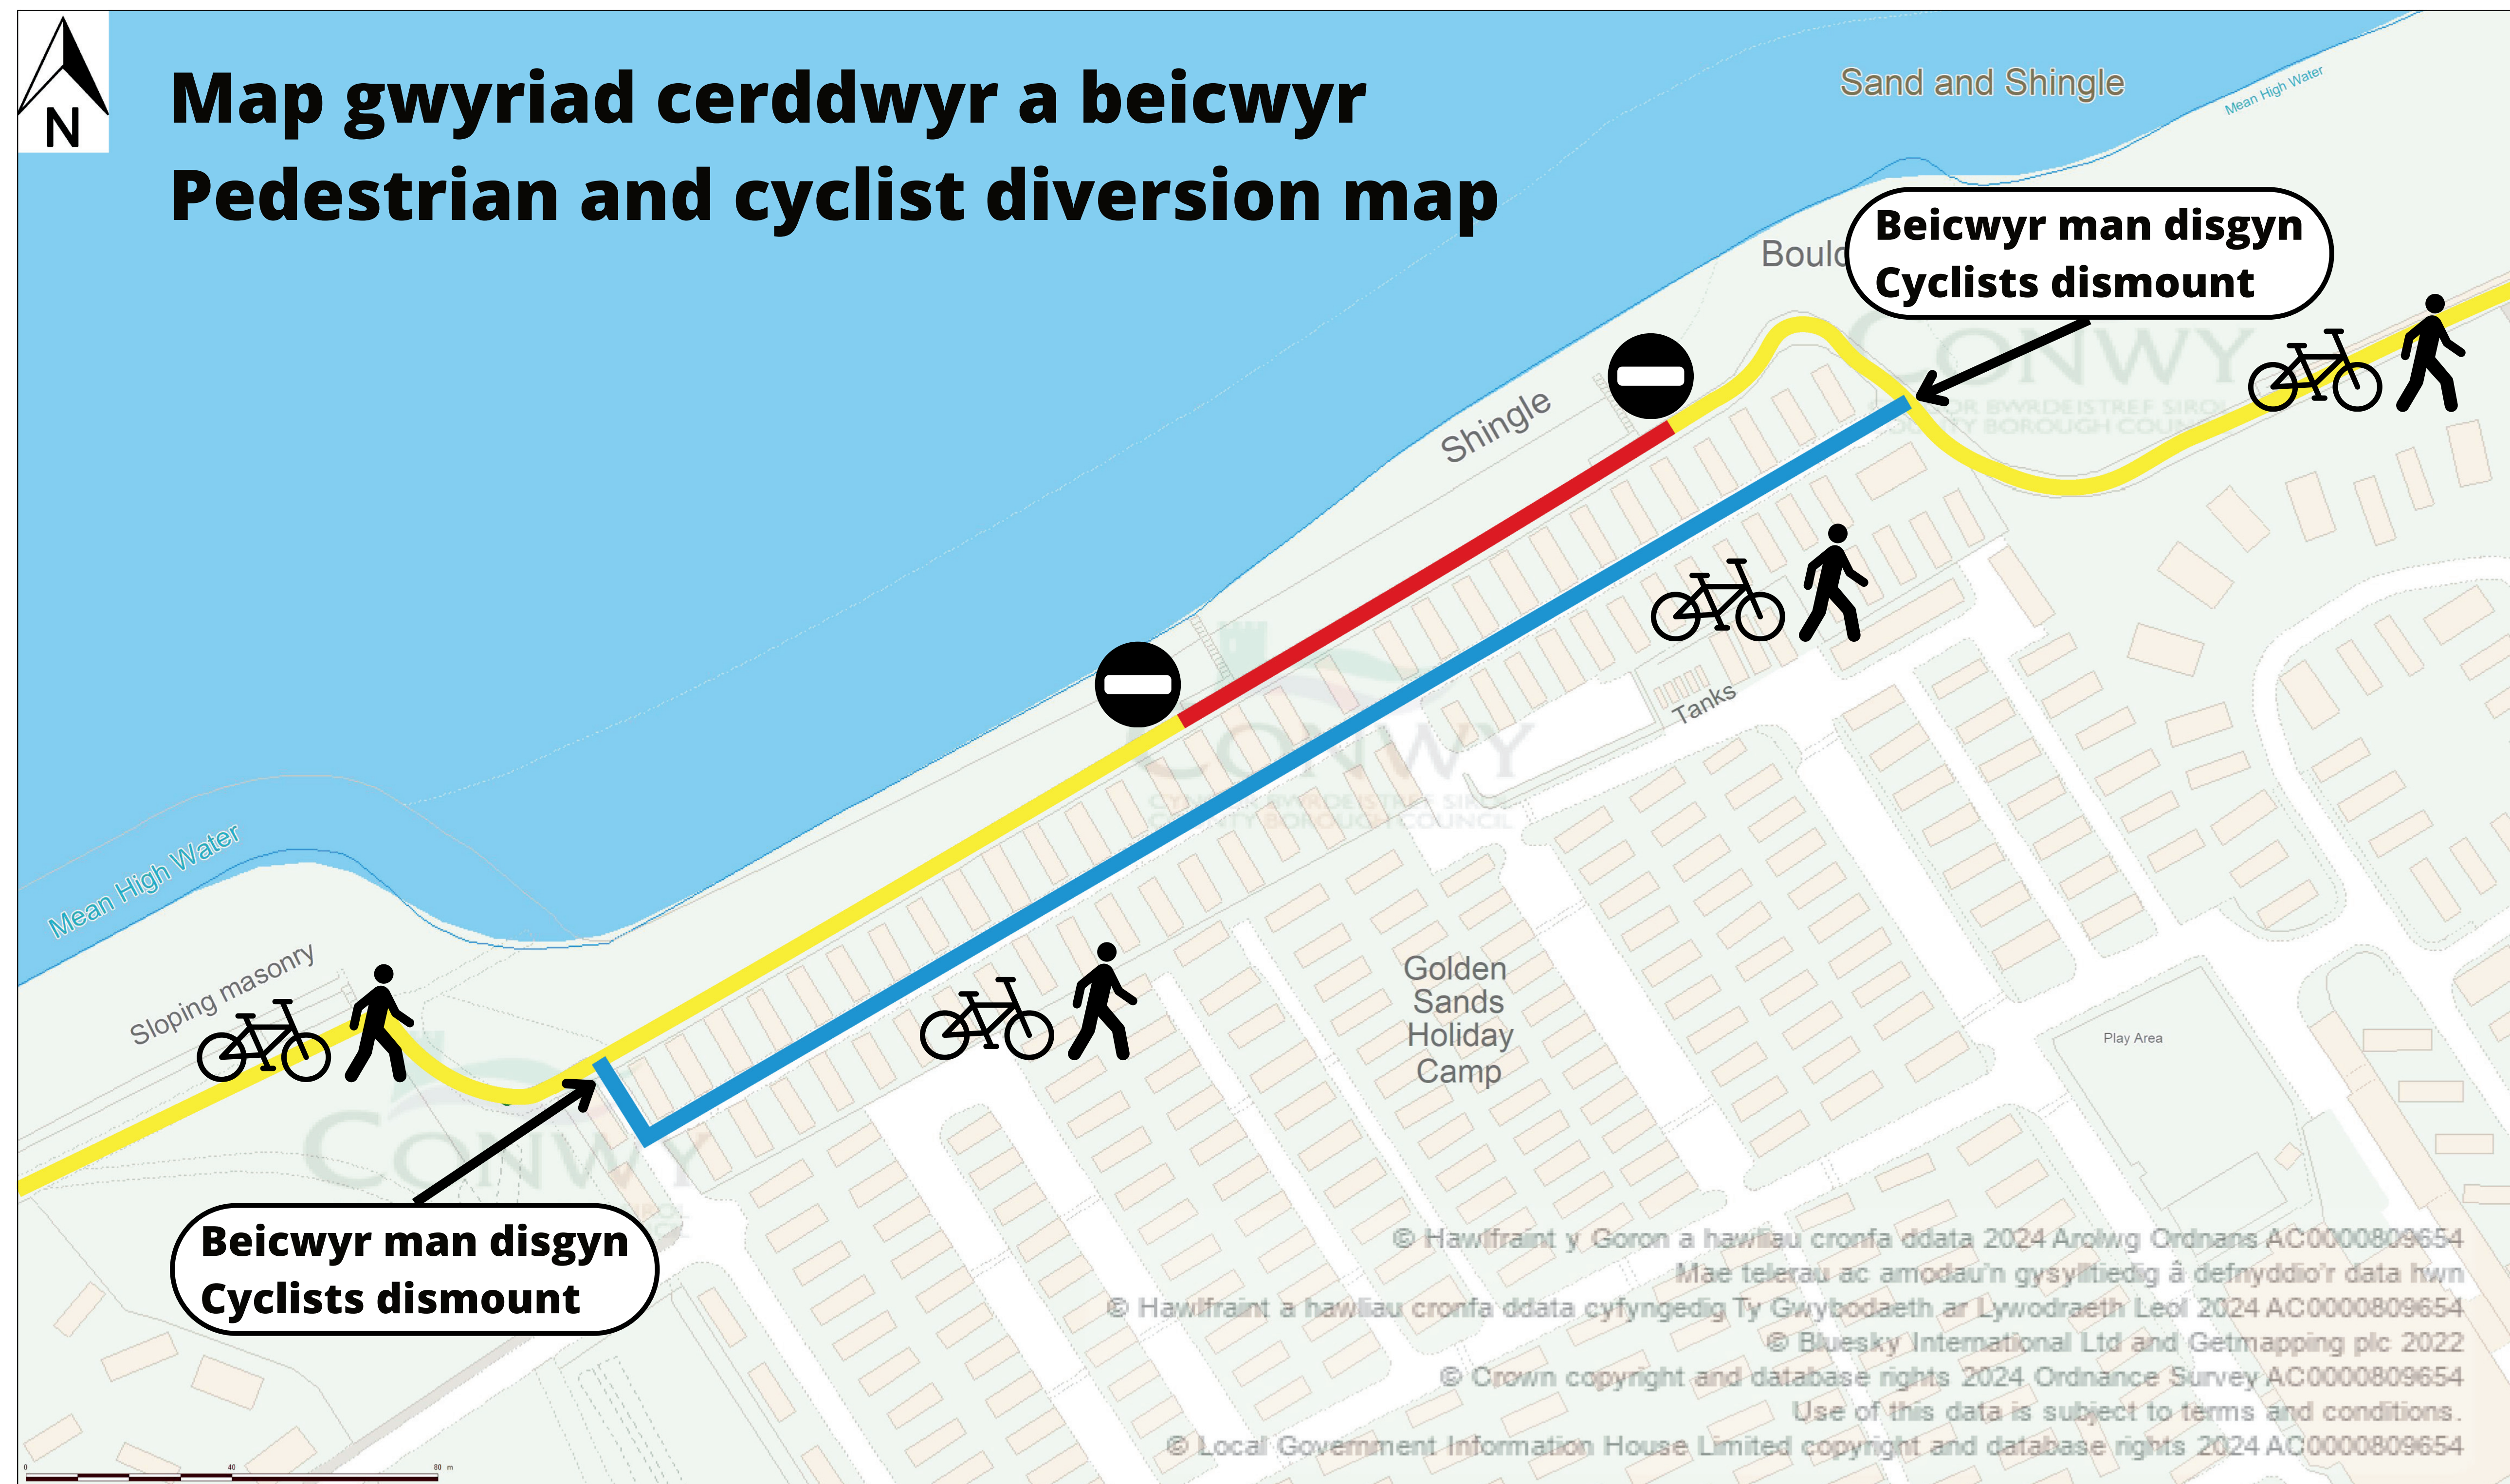

# Gwaith amddiffyn arfordir Bae Kinmel

## Kinmel Bay coastal defence work

### Map gwyriad cerddwyr a beicwyr Pedestrian and cyclist diversion map

Llwybr ar gau  
Path closed

Llwybr Beicio 5 / Llwybr Afordir Cymru  
Cycle route 5 / Wales Coast Path

Gwriad  
Diversion